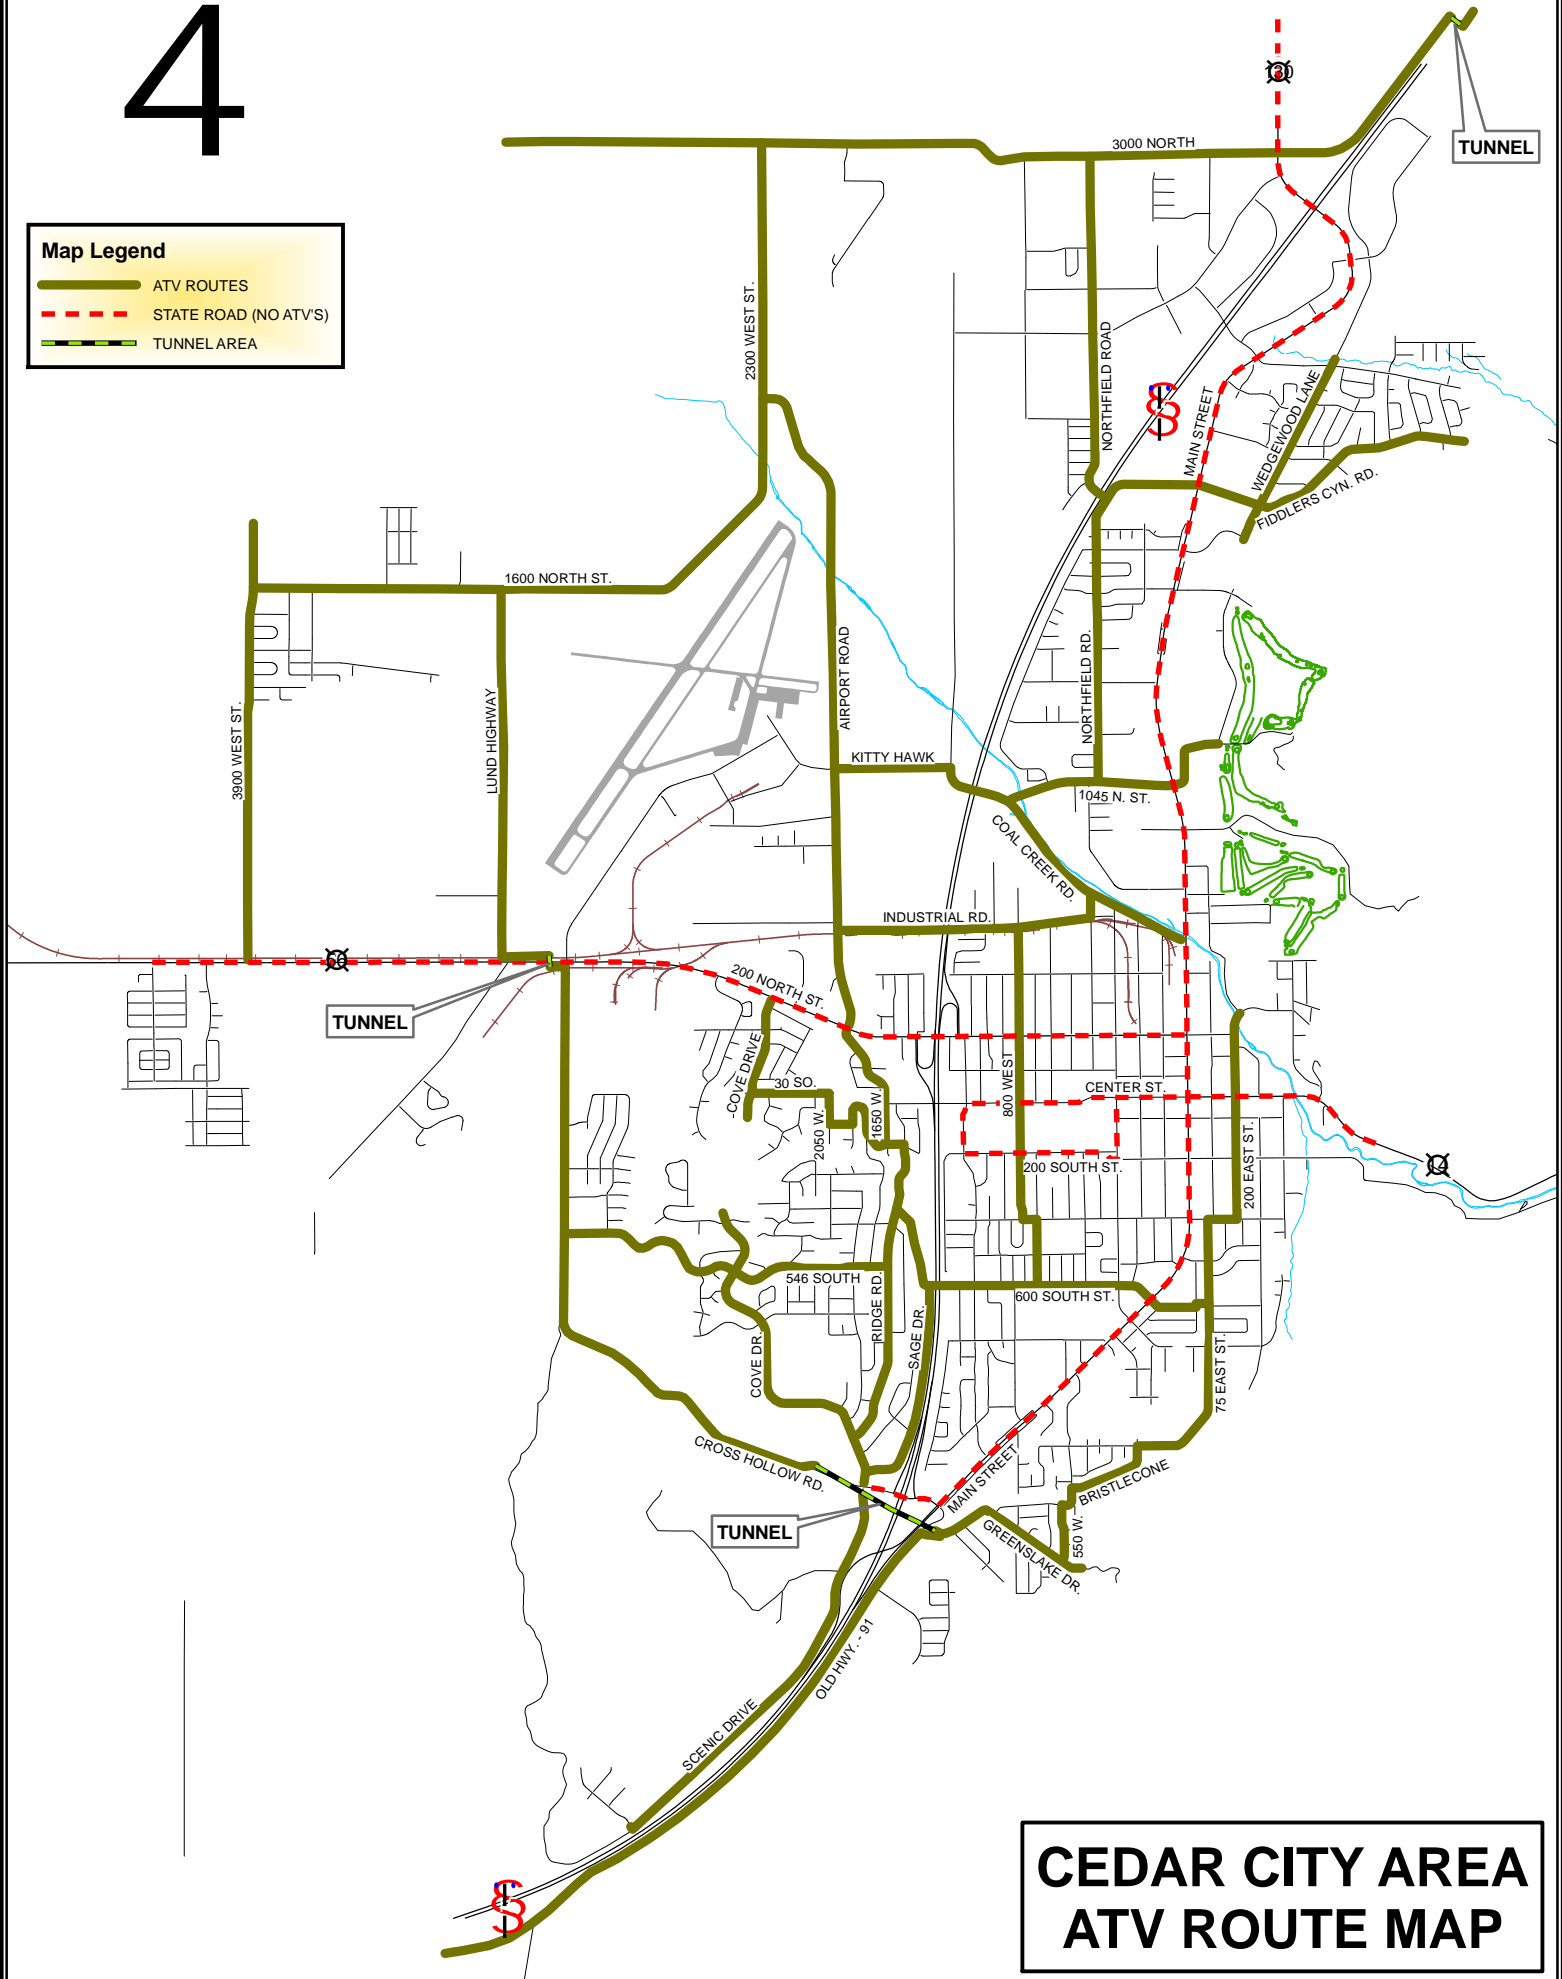

Map Legend

- ATV ROUTES
- STATE ROAD (NO ATVS)
- TUNNEL AREA

**CEDAR CITY AREA
ATV ROUTE MAP**